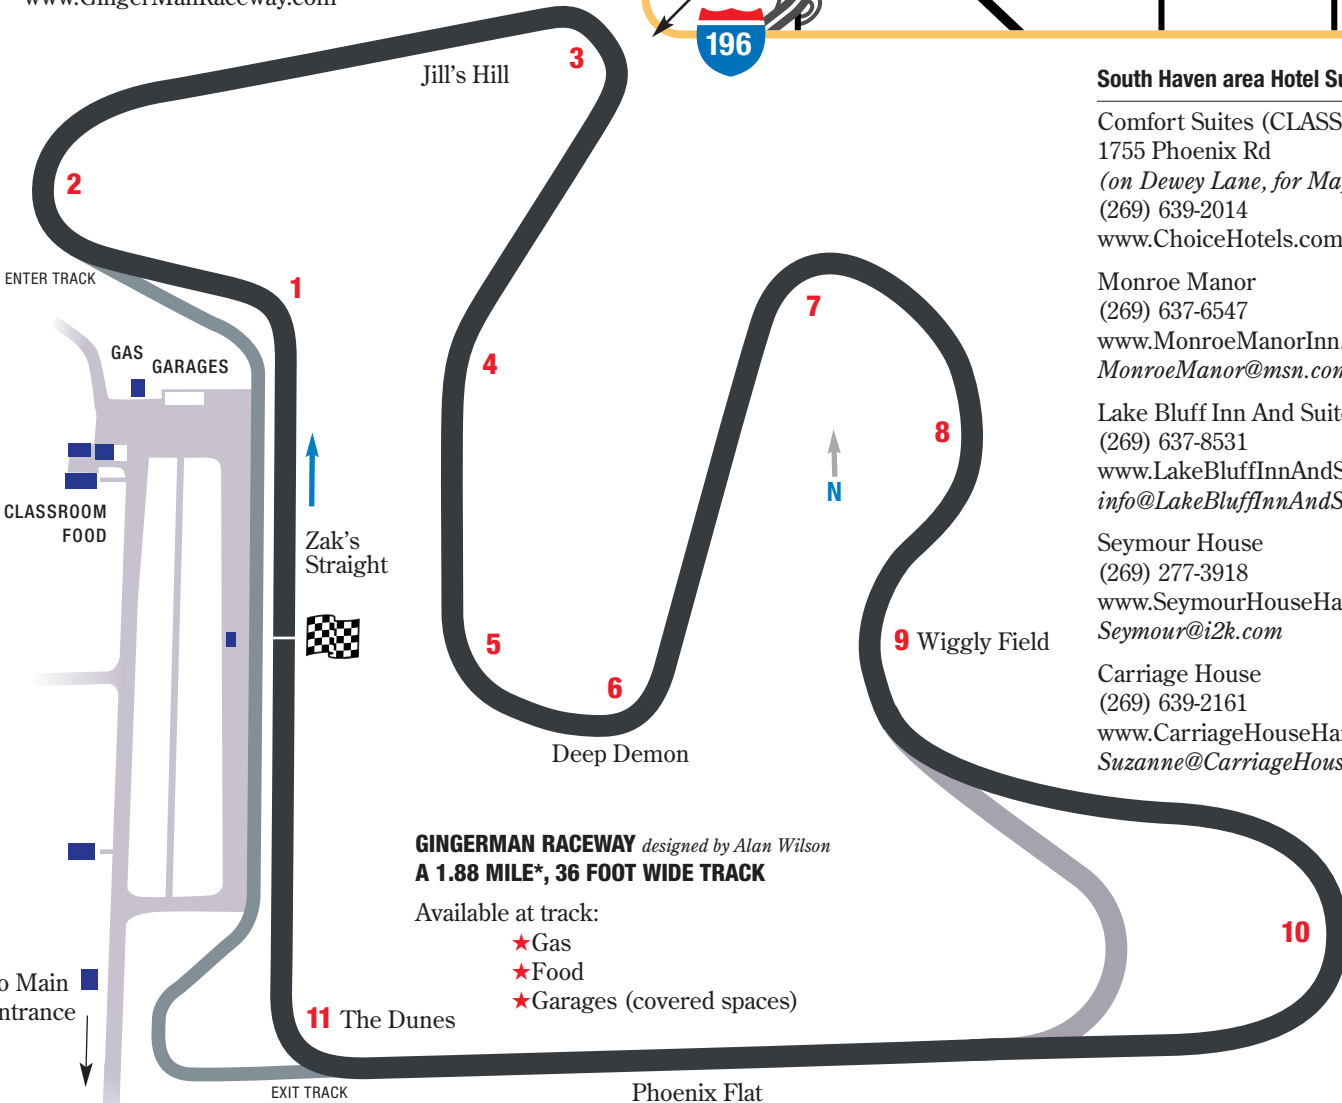

www.CLASSrides.com
 (805) 933-9936
 FAX (805) 933-9217

GINGERMAN RACEWAY

GingerMan Raceway Ltd.
 61414 Phoenix Road
 South Haven, MI 49090
 (269) 253-4445
 FAX (269) 253-4446
 www.GingerManRaceway.com

HONDA Rider's Club of America™

GINGERMAN RACEWAY designed by Alan Wilson
 A 1.88 MILE*, 36 FOOT WIDE TRACK

- Available at track:
- ★ Gas
 - ★ Food
 - ★ Garages (covered spaces)

South Haven area Hotel Suggestions:

- Comfort Suites (CLASS H.Q.)
 1755 Phoenix Rd
 (on Dewey Lane, for MapQuest)
 (269) 639-2014
 www.ChoiceHotels.com
- Monroe Manor
 (269) 637-6547
 www.MonroeManorInn.com
 MonroeManor@msn.com
- Lake Bluff Inn And Suites
 (269) 637-8531
 www.LakeBluffInnAndSuites.com
 info@LakeBluffInnAndSuites.com
- Seymour House
 (269) 277-3918
 www.SeymourHouseHarbor.com
 Seymour@i2k.com
- Carriage House
 (269) 639-2161
 www.CarriageHouseHarbor.com
 Suzanne@CarriageHouseHarbor.com