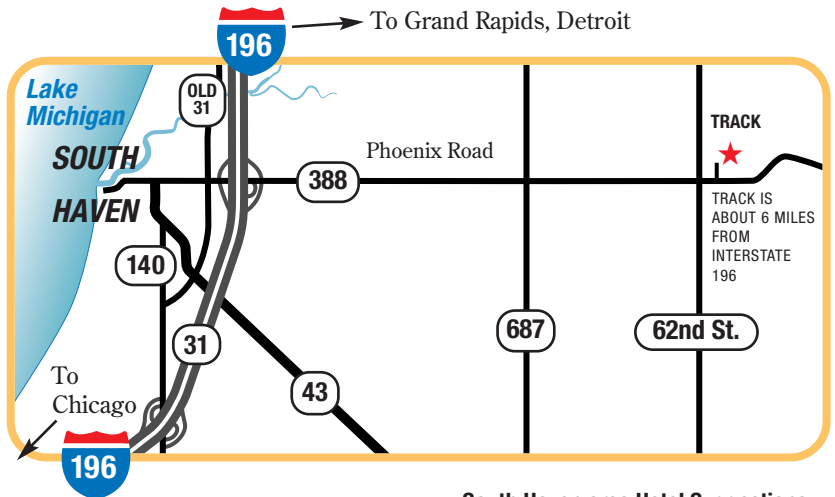

www.CLASSrides.com
 (805) 933-9936
 FAX (805) 933-9217

GINGERMAN RACEWAY

GingerMan Raceway Ltd.
 61414 Phoenix Road
 South Haven, MI 49090
 (269) 253-4445
 FAX (269) 253-4446
 www.GingerManRaceway.com

HONDA Rider's Club of America™

GINGERMAN RACEWAY designed by Alan Wilson
 A 1.88 MILE*, 36 FOOT WIDE TRACK

- Available at track:
- ★ Gas
 - ★ Food
 - ★ Garages (covered spaces)

South Haven area Hotel Suggestions:

- Comfort Suites (CLASS H.Q.)
 1755 Phoenix Rd
 (on Dewey Lane, for MapQuest)
 (269) 639-2014
 www.ChoiceHotels.com
- Monroe Manor
 (269) 637-6547
 www.MonroeManorInn.com
 MonroeManor@msn.com
- Lake Bluff Inn And Suites
 (269) 637-8531
 www.LakeBluffInnAndSuites.com
 info@LakeBluffInnAndSuites.com
- Seymour House
 (269) 277-3918
 www.SeymourHouseHarbor.com
 Seymour@i2k.com
- Carriage House
 (269) 639-2161
 www.CarriageHouseHarbor.com
 Suzanne@CarriageHouseHarbor.com