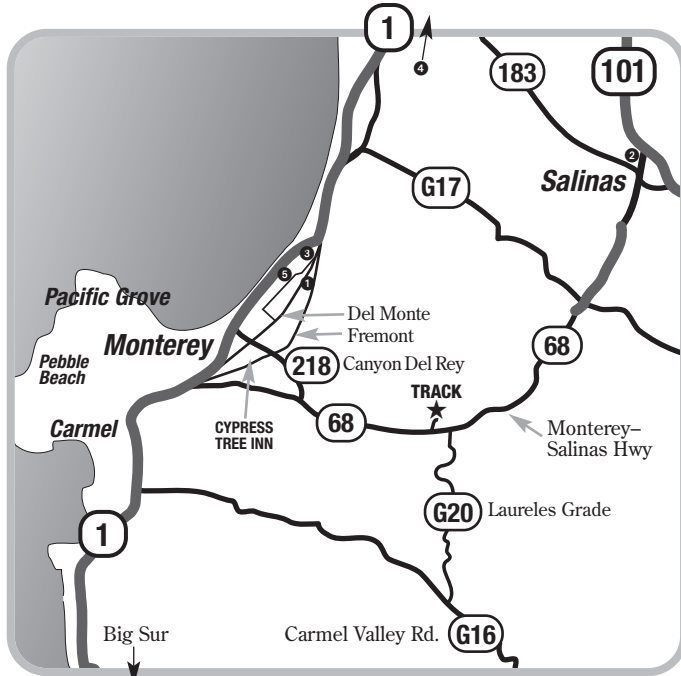

CLASS

MOTORCYCLE SCHOOLS

www.CLASSrides.com
(805) 933-9936 FAX (805) 933-9217

Local Motorcycle dealers and shops:

- Honda Yamaha Suzuki Kawasaki Ducati Aprilia**
 ① Monterey Peninsula Sports Center 899-7433
 1020 Auto Center Parkway, Seaside
- Harley Davidson**
 ② Warren's H-D 424-1909
 333 N. Main St, Salinas
- ③ Bill's Monterey Custom 899-1416
 2033 Del Monte Blvd, Seaside
- BMW**
 ④ BMW Motorcycles 722-6262
 1875 Main St, Watsonville
- (sport & race bike items)**
 ⑤ Kyle Racing 394-1330
 801 California, Sand City
 www.KyleUSA.com

Hotel Suggestion:

AMERICA'S BEST VALUE INN & SUITES
 "Cypress Tree Inn" (CLASS H.Q.)
 2227 Fremont St.
 Monterey, California 93942
 (831) 372-7586

Please mention that you are attending CLASS. Reserve your room early!

(If no vacancy, there are a multitude of hotel/motels in the area.)

MAZDA RACEWAY LAGUNA SECA

PO Box 2078, Monterey, California 93942 (831) 648-5111
 www.Laguna-Seca.com

**MAZDA RACEWAY AT LAGUNA SECA:
 A 2.238 MILE TRACK**

Available at track:

- ★Gas (Credit card pumps)
- ★Food

(Gas is also available 2 miles east or 4 miles west of the track)