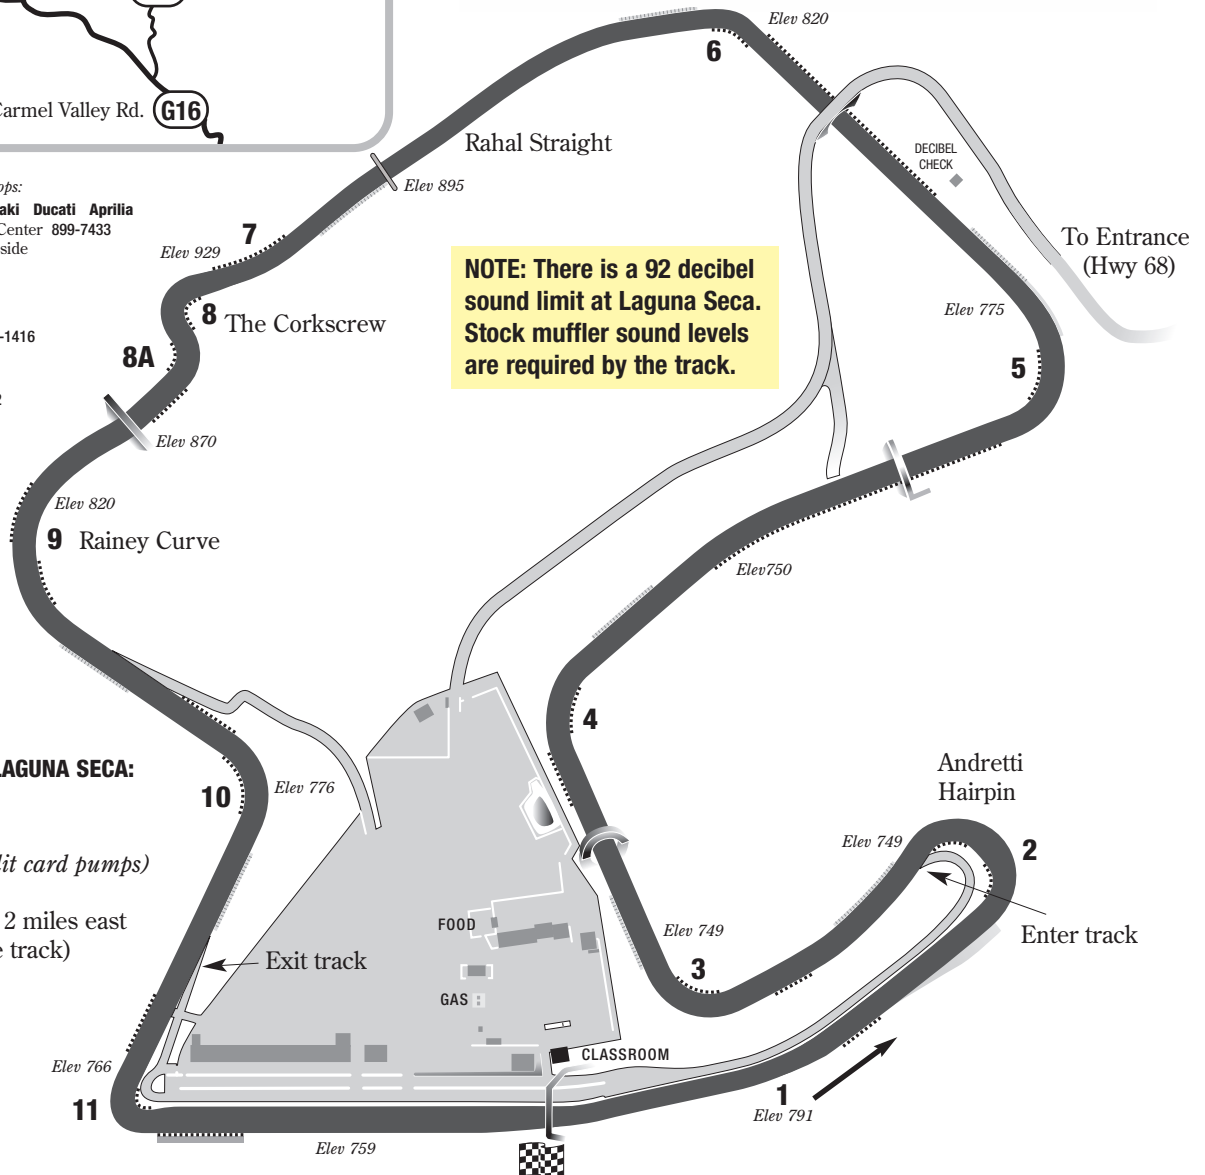

Hotel Suggestion:

AMERICA'S BEST VALUE INN & SUITES
 "Cypress Tree Inn" (CLASS H.Q.)
 2227 Fremont St.
 Monterey, California 93942
 (831) 372-7586

Please mention that you are attending CLASS. Reserve your room early!

(If no vacancy, there are a multitude of hotel/motels in the area.)

MAZDA RACEWAY LAGUNA SECA

PO Box 2078, Monterey, California 93942 (831) 648-5111
 www.Laguna-Seca.com

**MAZDA RACEWAY AT LAGUNA SECA:
 A 2.238 MILE TRACK**

Available at track:

- ★Gas (Credit card pumps)
- ★Food

(Gas is also available 2 miles east or 4 miles west of the track)