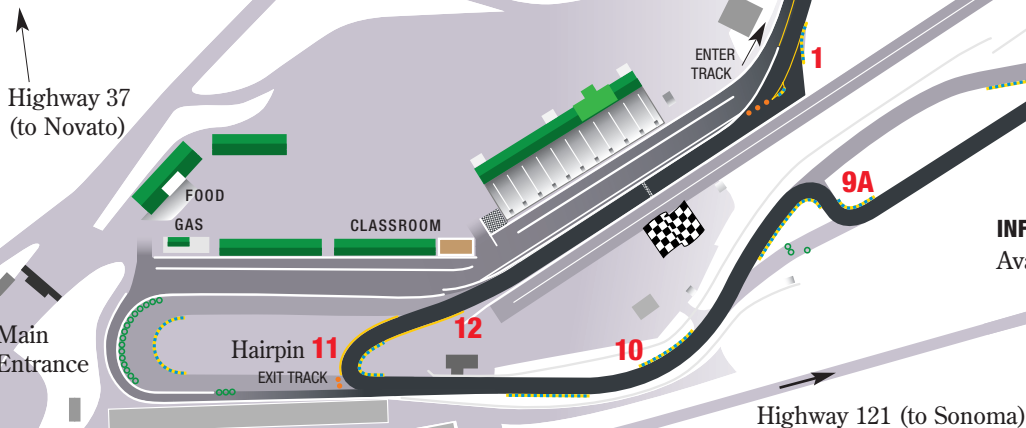

CLASS

MOTORCYCLE SCHOOL

www.CLASSrides.com
 (805) 933-9936
 FAX (805) 933-9217

HONDA
 Rider's Club of America™

Hotel Suggestion:

Novato Oaks Inn (CLASS H.Q.)
 215 Alameda del Prado
 Novato, CA 94949
 (415) 883-4400
 FAX (415) 883-4128

For a special room rate, be certain to mention that you are attending CLASS.

Reserve your room early!

INFINEON RACEWAY

(Previously known as Sears Point)
 Highways 37 & 121
 Sonoma, CA 95476
 1(800) 870-7223
 www.InfineonRaceway.com

INFINEON RACEWAY: A 2.5 MILE TRACK

Available at track: ★ Gas (Credit card pumps)
 ★ Food