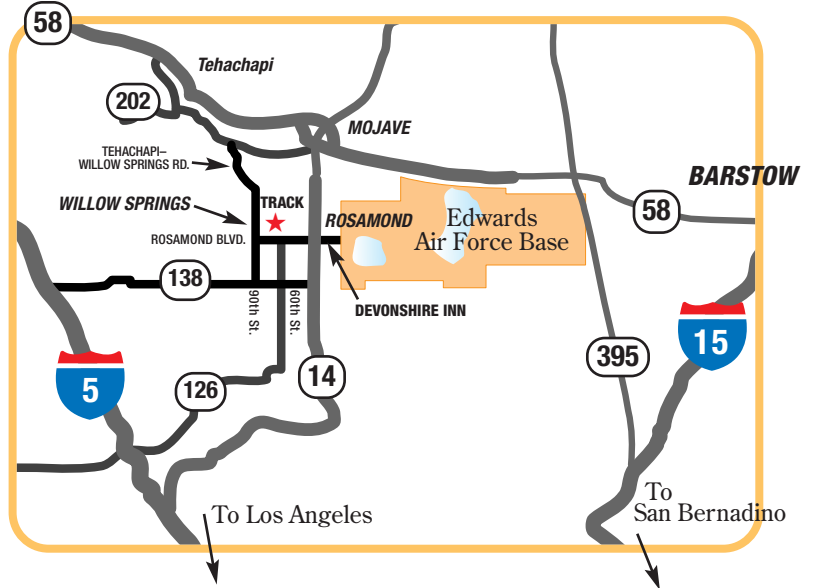

CLASS

MOTORCYCLE SCHOOLS

HONDA
Rider's Club of America™

www.CLASSrides.com
(805) 933-9936
FAX (805) 933-9217

Hotel Suggestion:

Devonshire Inn (CLASS H.Q.)
2076 Rosamond Blvd.
Rosamond, CA 93560
(661) 256-3454

Please mention that you are attending CLASS.

Reserve your room early!

The direct entrance road to Streets of Willow is almost always blocked off. If you can see a new gate like this from the highway, use the main Willow Springs entrance about 1/4 mile to the west.

They will want you to sign a track release at the office.

BAKERSFIELD

STREETS OF WILLOW SPRINGS

3500 75th St. West
P.O. Box X
Rosamond, CA 93560
(661) 256-2471

www.WillowSpringsRaceway.com

STREETS OF WILLOW SPRINGS: A 1.8 MILE TRACK

Available at track: ★Gas (Credit card pumps on road to Big Track)
★Food

Update Jan2011 based on Google Earth