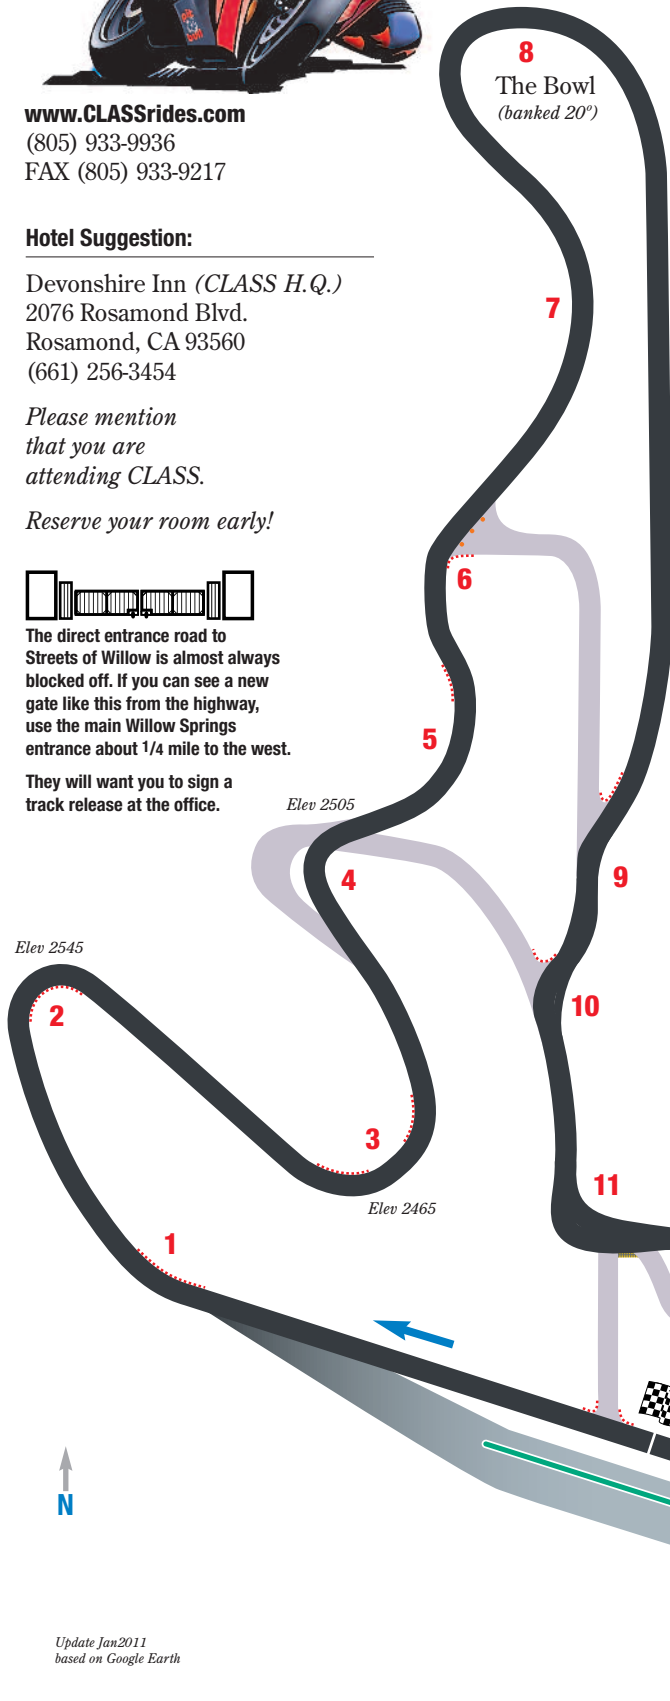

STREETS OF WILLOW SPRINGS: A 1.8 MILE TRACK

Available at track: ★Gas (Credit card pumps on road to Big Track)
★Food

Update Jan2011 based on Google Earth