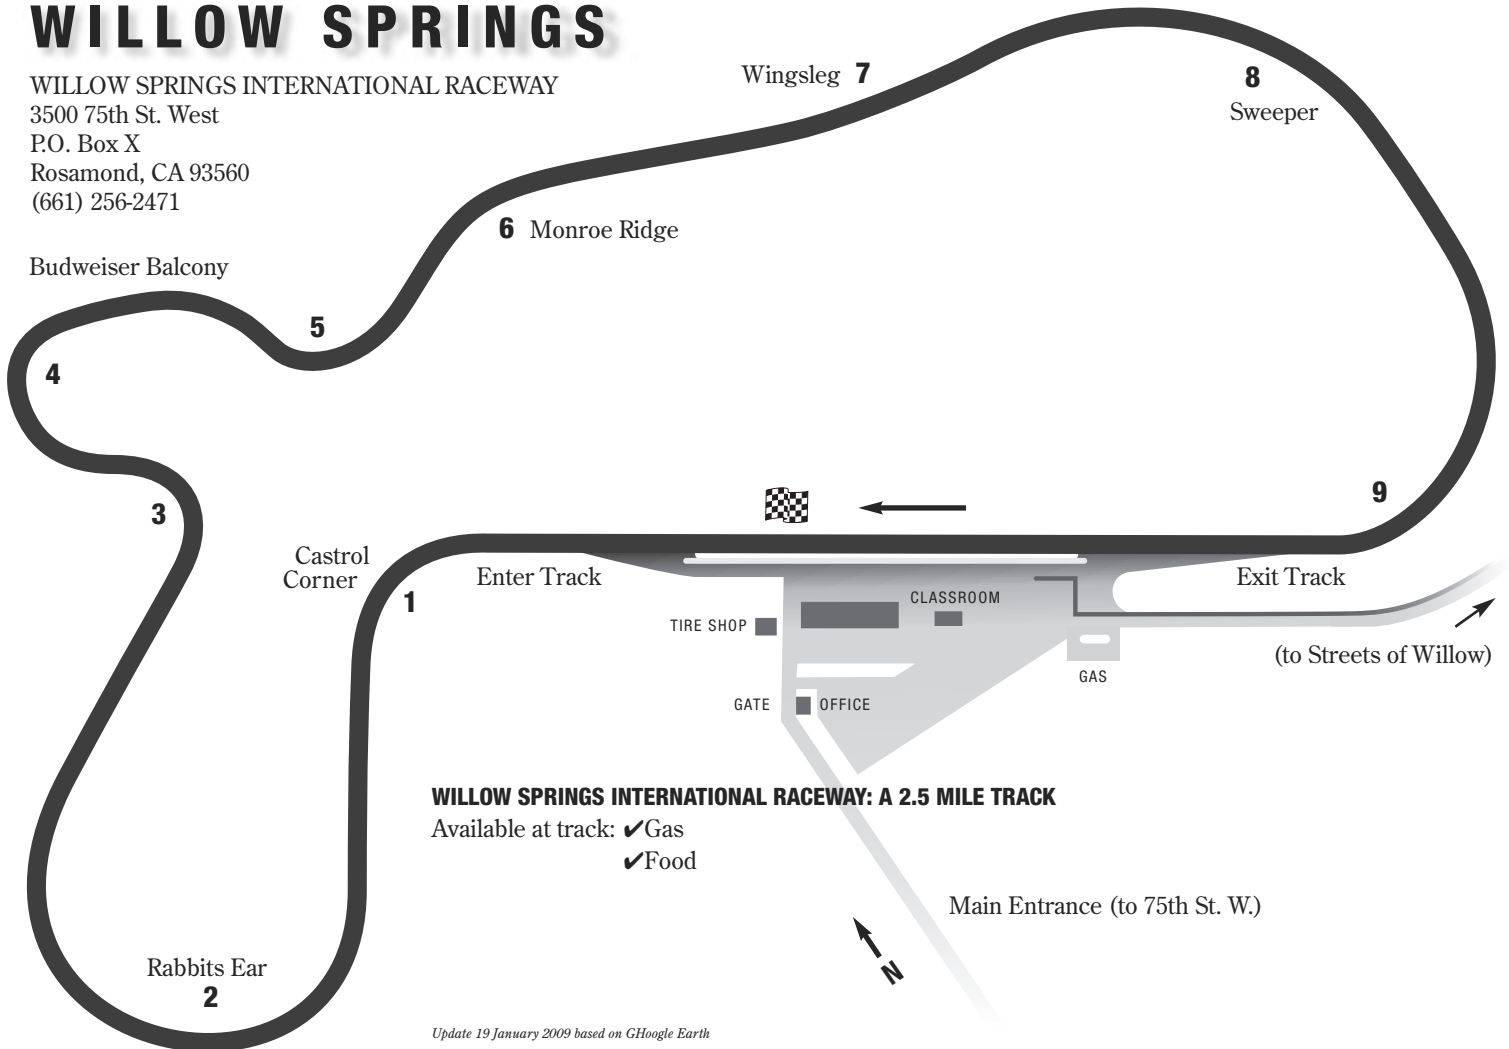

www.CLASSrides.com
 (805) 933-9936 FAX (805) 933-9987

BAKERSFIELD

Hotel Suggestion:

Devonshire Inn (CLASS H.Q.)
 2076 Rosamond Blvd.
 Rosamond, CA 93560
 (661) 256-3454

Please mention that you are with CLASS.

Reserve your room early!

WILLOW SPRINGS

WILLOW SPRINGS INTERNATIONAL RACEWAY
 3500 75th St. West
 P.O. Box X
 Rosamond, CA 93560
 (661) 256-2471

Budweiser Balcony

WILLOW SPRINGS INTERNATIONAL RACEWAY: A 2.5 MILE TRACK

Available at track: ✓Gas
 ✓Food

Main Entrance (to 75th St. W.)

Update 19 January 2009 based on GHoogle Earth