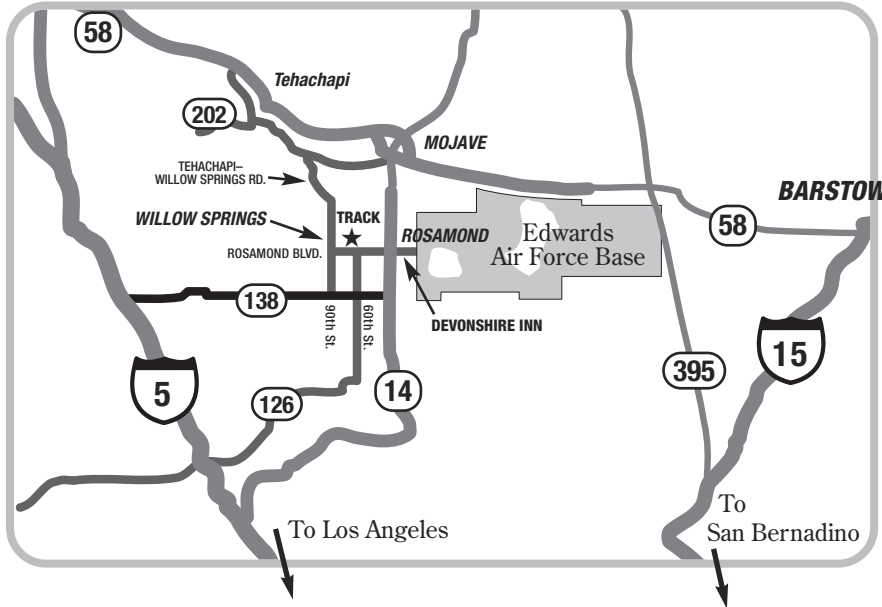

www.CLASSrides.com
 (805) 933-9936 FAX (805) 933-9987

BAKERSFIELD

Hotel Suggestion:

Devonshire Inn (CLASS H.Q.)
 2076 Rosamond Blvd.
 Rosamond, CA 93560
 (661) 256-3454

Please mention that you are with CLASS.

Reserve your room early!

WILLOW SPRINGS

WILLOW SPRINGS INTERNATIONAL RACEWAY
 3500 75th St. West
 P.O. Box X
 Rosamond, CA 93560
 (661) 256-2471

Budweiser Balcony

WILLOW SPRINGS INTERNATIONAL RACEWAY: A 2.5 MILE TRACK

Available at track: ✓Gas
 ✓Food

Main Entrance (to 75th St. W.)

Update 19 January 2009 based on GHoogle Earth