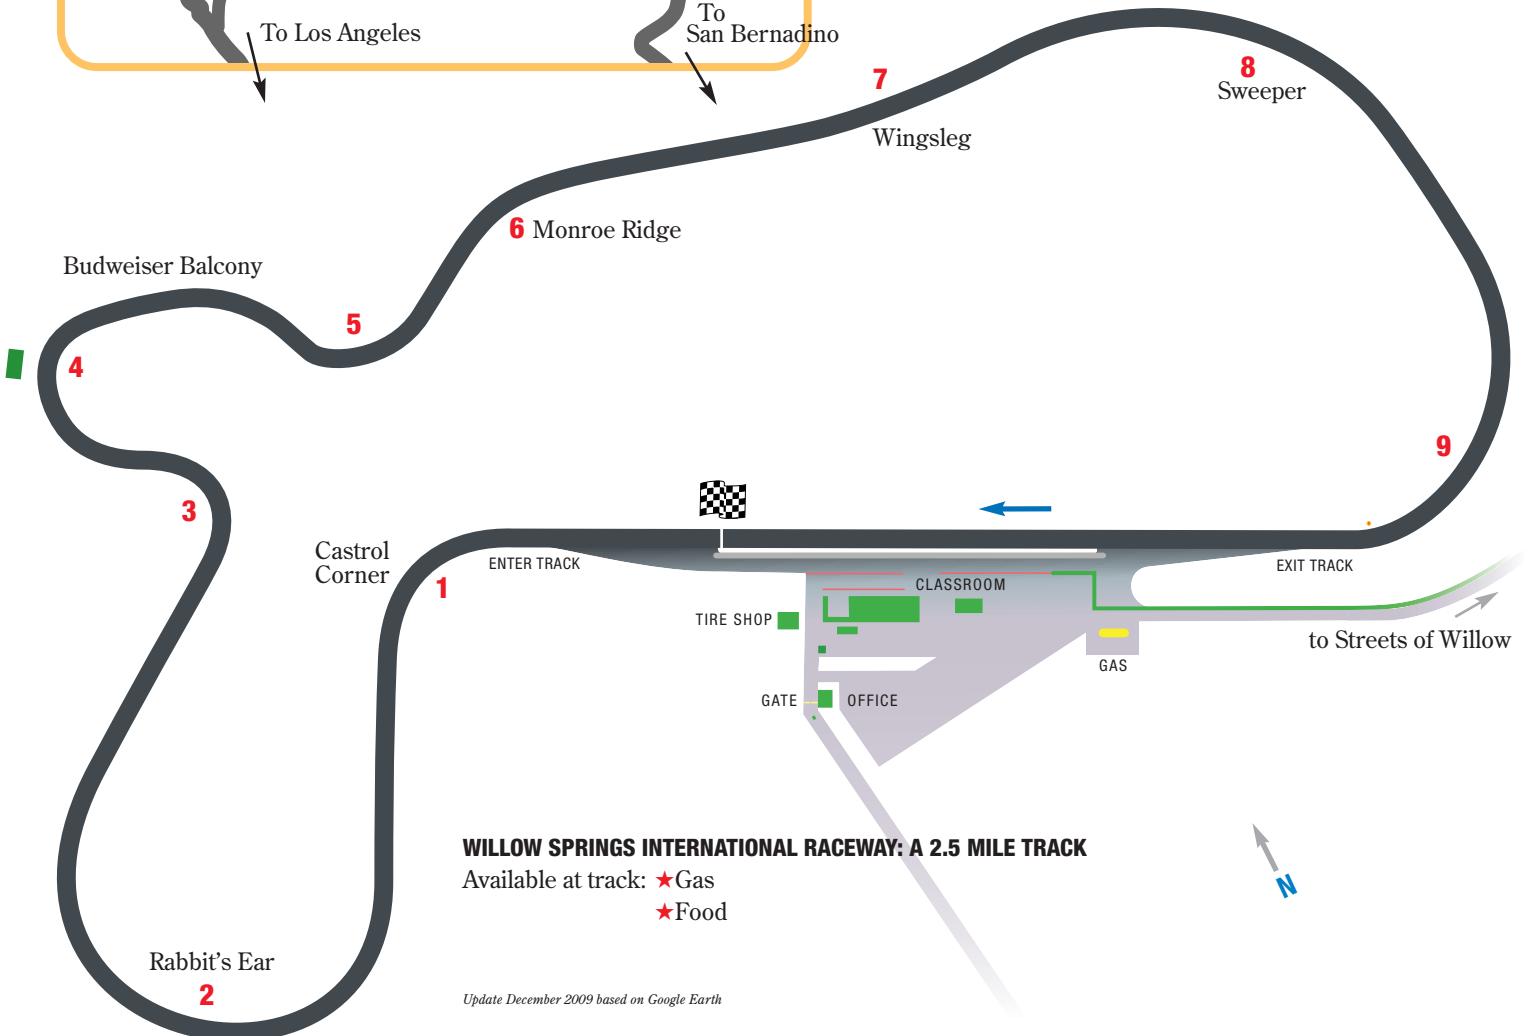

CLASS

MOTORCYCLE SCHOOLS

www.CLASSrides.com
 (805) 933-9936
 FAX (805) 933-9217

HONDA
 Rider's Club of America™

BAKERSFIELD

WILLOW SPRINGS INTERNATIONAL

Hotel Suggestion:

Devonshire Inn (CLASS H.Q.)
 2076 Rosamond Blvd.
 Rosamond, CA 93560
 (661) 256-3454

Please mention that you are attending CLASS.

Reserve your room early!

WILLOW SPRINGS INTERNATIONAL RACEWAY: A 2.5 MILE TRACK

Available at track: ★ Gas
 ★ Food

Update December 2009 based on Google Earth