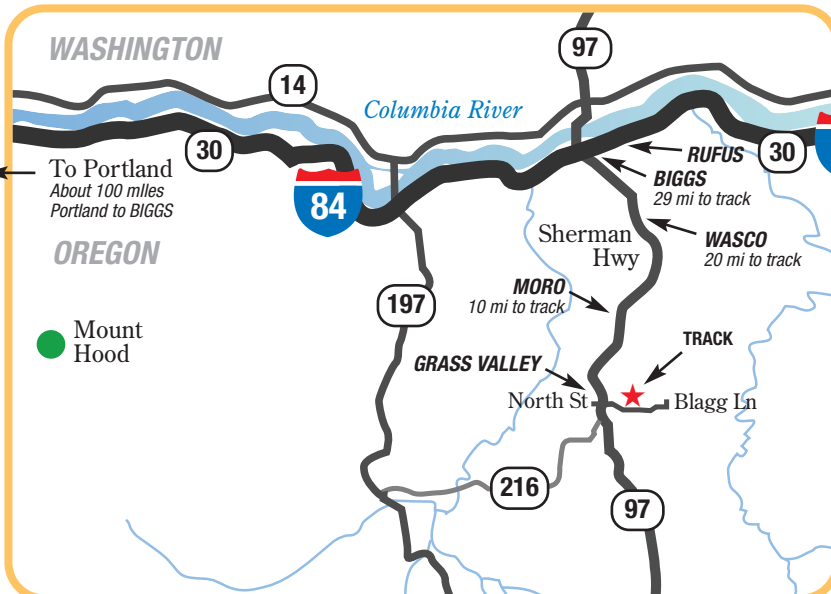

Available at track:
 ★ Gas
 ★ Breakfast & Lunch

Oregon Raceway area Hotel Suggestions:

Wild Winds Ranch
 Grass Valley, OR
 (541) 350-4197
WildWindsRanch.com

Tall Winds Motel (CLASS H.Q.)
 on Hwy 97, Moro, OR
 (541) 565-3519

See
OregonRaceway.com/area_travel_info.php
 for additional Lodging

HONDA
 Rider's Club of America™